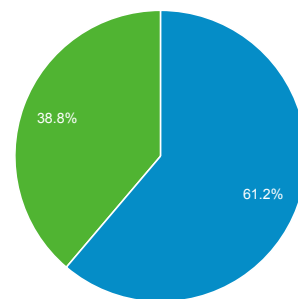

Audience Overview

Mar 17, 2014 - Mar 23, 2014

All Visits
100.00%

Overview

Visits
96,791

Unique Visitors
72,802

Pageviews
273,792

Pages / Visit
2.83

Avg. Visit Duration
00:04:17

Bounce Rate
52.51%

% New Visits
61.06%

■ New Visitor ■ Returning Visitor

Language	Visits	% Visits
1. en-us	95,135	98.29%
2. c	559	0.58%
3. en-gb	200	0.21%
4. en	121	0.13%
5. pt-br	83	0.09%
6. es	54	0.06%
7. es-es	45	0.05%
8. fr	45	0.05%
9. de-de	40	0.04%
10. de	31	0.03%