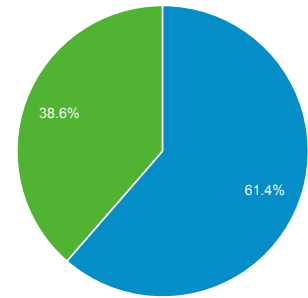

Mar 10, 2014 - Mar 16, 2014

Audience Overview

All Visits
100.00%

Overview

Visits

97,589

Unique Visitors

73,481

Pageviews

276,786

Pages / Visit

2.84

Avg. Visit Duration

00:04:19

Bounce Rate

52.23%

% New Visits

61.24%

New Visitor Returning Visitor

Language

Language	Visits	% Visits
1. en-us	95,865	98.23%
2. c	557	0.57%
3. en-gb	188	0.19%
4. en	142	0.15%
5. pt-br	78	0.08%
6. de-de	53	0.05%
7. es	53	0.05%
8. fr	48	0.05%
9. ko-kr	36	0.04%
10. ko	35	0.04%