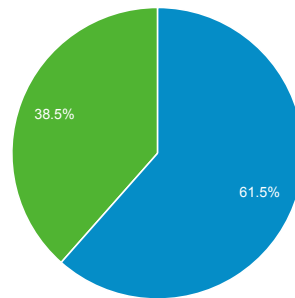

Feb 17, 2014 - Feb 23, 2014

Audience Overview

All Visits
100.00%

Overview

Visits
103,819

Unique Visitors
78,234

Pageviews
297,530

Pages / Visit
2.87

Avg. Visit Duration
00:04:32

Bounce Rate
51.78%

% New Visits
61.37%

■ New Visitor ■ Returning Visitor

Language	Visits	% Visits
1. en-us	102,028	98.27%
2. c	577	0.56%
3. en-gb	204	0.20%
4. en	148	0.14%
5. es	74	0.07%
6. fr	68	0.07%
7. es-es	58	0.06%
8. de-de	52	0.05%
9. pt-br	44	0.04%
10. de	34	0.03%