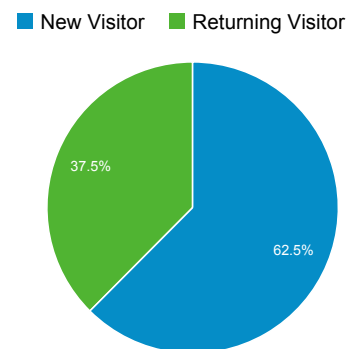

Audience Overview

Jan 20, 2014 - Jan 26, 2014

Overview

84,216 people visited this site

Visits 111,198	Unique Visitors 84,216	Pageviews 319,708
Pages / Visit 2.88	Avg. Visit Duration 00:04:36	Bounce Rate 51.39%
% New Visits 62.34%		

Language	Visits	% Visits
1. en-us	109,172	98.18%
2. c	709	0.64%
3. en-gb	252	0.23%
4. en	172	0.15%
5. de-de	80	0.07%
6. es-es	73	0.07%
7. es	55	0.05%
8. sv-se	51	0.05%
9. fr	46	0.04%
10. pt-br	44	0.04%