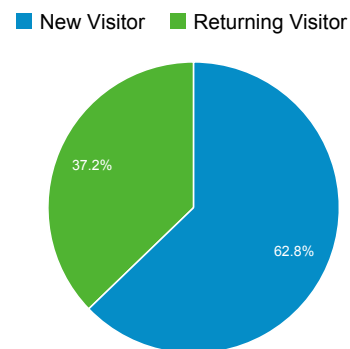

Audience Overview

Dec 30, 2013 - Jan 5, 2014

Overview

60,444 people visited this site

Language	Visits	% Visits
1. en-us	77,442	98.23%
2. c	497	0.63%
3. en-gb	180	0.23%
4. en	117	0.15%
5. de-de	44	0.06%
6. fr	44	0.06%
7. es-es	40	0.05%
8. es	39	0.05%
9. ko-kr	29	0.04%
10. it-it	27	0.03%