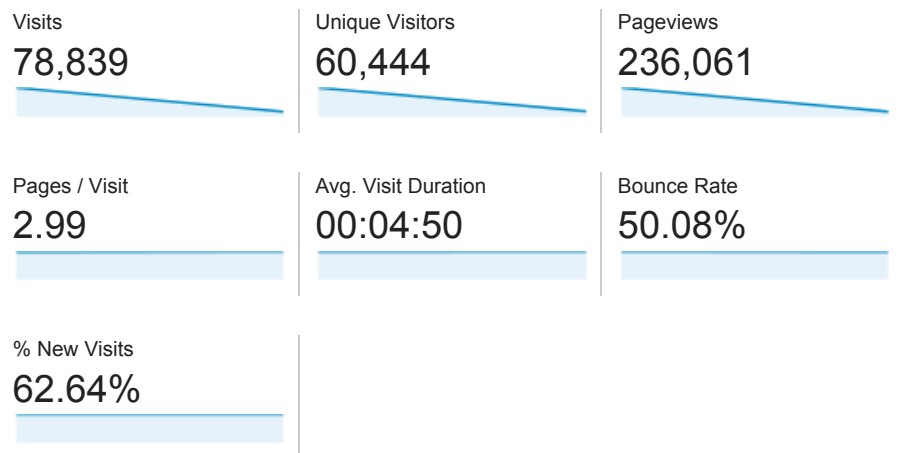

Audience Overview

Dec 30, 2013 - Jan 5, 2014

Overview

60,444 people visited this site

Language	Visits	% Visits
1. en-us	77,442	98.23%
2. c	497	0.63%
3. en-gb	180	0.23%
4. en	117	0.15%
5. de-de	44	0.06%
6. fr	44	0.06%
7. es-es	40	0.05%
8. es	39	0.05%
9. ko-kr	29	0.04%
10. it-it	27	0.03%