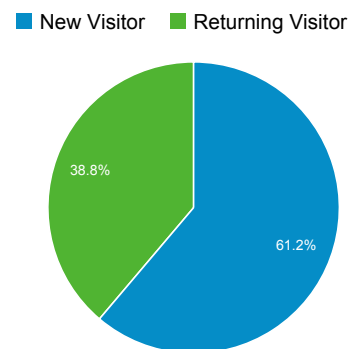

Audience Overview

Dec 16, 2013 - Dec 22, 2013

All Visits
100.00%

Overview

63,283 people visited this site

Visits 84,331	Unique Visitors 63,283	Pageviews 241,541
Pages / Visit 2.86	Avg. Visit Duration 00:04:31	Bounce Rate 52.03%
% New Visits 61.05%		

Language	Visits	% Visits
1. en-us	82,819	98.21%
2. c	512	0.61%
3. en	166	0.20%
4. en-gb	165	0.20%
5. de-de	62	0.07%
6. es	62	0.07%
7. fr	46	0.05%
8. es-es	38	0.05%
9. zh-cn	29	0.03%
10. pt-br	27	0.03%