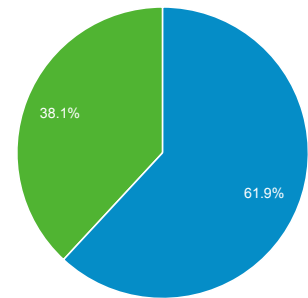

Audience Overview

Nov 11, 2013 - Nov 17, 2013

Overview

64,691 people visited this site

■ New Visitor ■ Returning Visitor

Language	Visits	% Visits
1. en-us	83,301	97.91%
2. c	519	0.61%
3. en-gb	232	0.27%
4. en	200	0.24%
5. es	71	0.08%
6. de-de	55	0.06%
7. fr	51	0.06%
8. de	45	0.05%
9. es-es	34	0.04%
10. it	30	0.04%