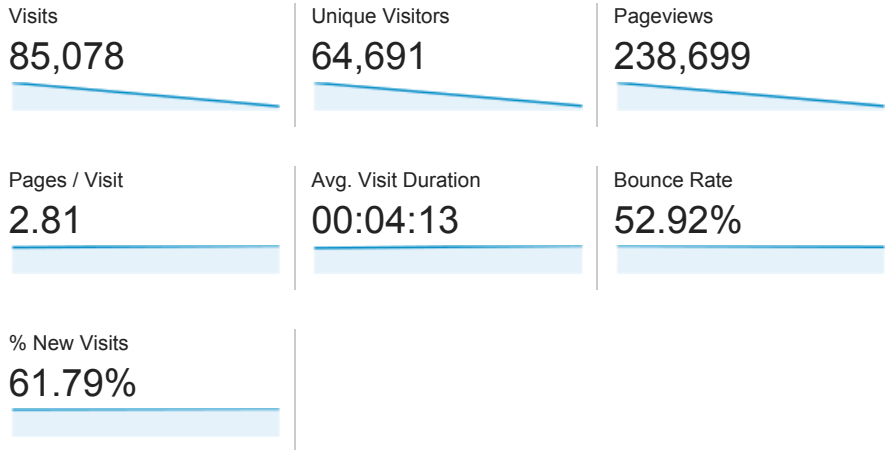

Audience Overview

Nov 11, 2013 - Nov 17, 2013

Overview

64,691 people visited this site

■ New Visitor ■ Returning Visitor

Language	Visits	% Visits
1. en-us	83,301	97.91%
2. c	519	0.61%
3. en-gb	232	0.27%
4. en	200	0.24%
5. es	71	0.08%
6. de-de	55	0.06%
7. fr	51	0.06%
8. de	45	0.05%
9. es-es	34	0.04%
10. it	30	0.04%