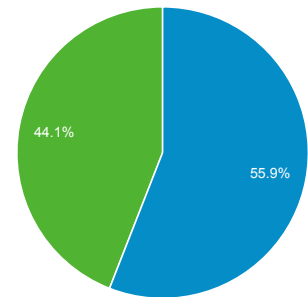

% of visits: 100.00%

Overview

66,789 people visited this site

■ New Visitor ■ Returning Visitor

Language	Visits	% Visits
1. en-us	94,980	98.12%
2. c	528	0.55%
3. en	221	0.23%
4. en-gb	201	0.21%
5. sv-se	187	0.19%
6. sv	95	0.10%
7. es	62	0.06%
8. fr	36	0.04%
9. pt-br	34	0.04%
10. es-es	29	0.03%