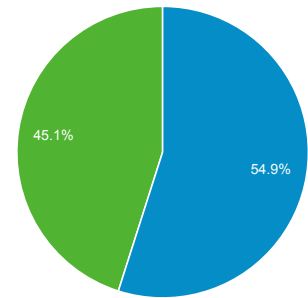

May 12, 2013 - May 18, 2013

Audience Overview

100.00%
% of visits: 100.00%

Overview

60,844 people visited this site

Visits	88,695	Unique Visitors	60,844
Pageviews	218,696	Pages / Visit	2.47
Avg. Visit Duration	00:03:18	Bounce Rate	59.06%
% New Visits	54.80%		

■ New Visitor ■ Returning Visitor

Language	Visits	% Visits
1. en-us	86,986	98.07%
2. c	444	0.50%
3. en	240	0.27%
4. en-gb	214	0.24%
5. pt-br	74	0.08%
6. es	69	0.08%
7. fr	50	0.06%
8. es-es	47	0.05%
9. de-de	39	0.04%
10. de	35	0.04%